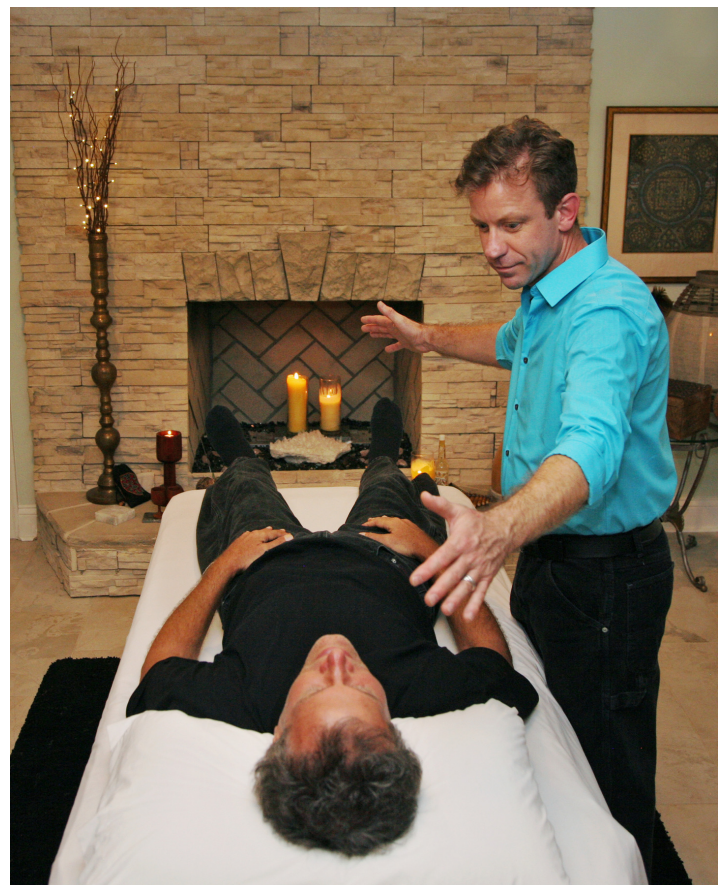

J E F F C R A W F O R D
N A S H V I L L E S H A M A N

M E D I A K I T

www.NashvilleShaman.com

BIO

Jeff Crawford is a Nashville based energy healer, teacher and speaker. Over the years he has worked with various Amazonian shaman (see his Shipibo story) as well as internationally recognized teachers to develop his thriving spiritually based practice. Jeff uses the principles, insights, and mystery teachings learned from his teachers and while on his shamanic journey to develop Quantum Light Healing™. Quantum Light Healing™ utilizes ancient spiritual energy practices and sacred connectedness to effect profound psychic, physical, and inter-dimensional healing. Jeff works as a Shaman, Reiki Master Teacher, Certified Practitioner of Reconnective Healing® & The Reconnection®, Distance Healer, Animal Healer, Tarot Specialist, and Life Coach.

SOCIAL SHARING

[facebook/quantumlightshamanichealing](https://www.facebook.com/quantumlightshamanichealing)

[instagram/nashvilleshaman](https://www.instagram.com/nashvilleshaman)

SHIPIBO STORY

Jeff made history in 2012 by becoming the first foreigner ever to be legally adopted by any indigenous tribal family in Peru. The Shipibo-Conibo are an indigenous people found along the Ucayali River in the Amazon rainforest. With Jeff's adoption, he was officially recognized as a member of the Shipibo-Conibo tribe. While integrating with his new family, Jeff was gifted with learning tribal mysticism, rituals and inter-dimensional healing energy from his father (a Toê Shaman) and brother-in-law (an Ayahuasca Shaman) who are both highly respected shaman. In 2015 they officially recognized Jeff as a shaman after observing Jeff's demonstration of his energy healing work on several tribal members with difficult and complicated cases.